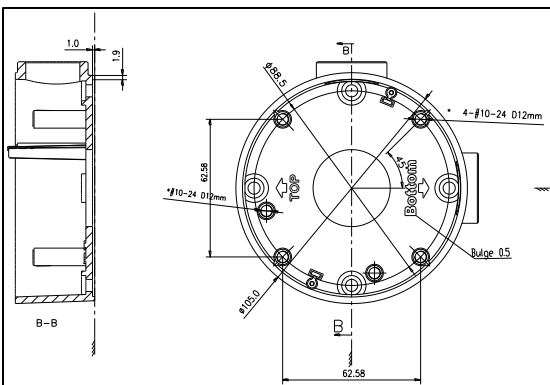

### Dimension:

### Parameter:

Model	DS-1260ZJ
Parameters	Junction Box for Bullet Camera
Appearance	Hikvision White
Material	Aluminum Alloy
Dimension	Φ88.5 mm
Weight	251g