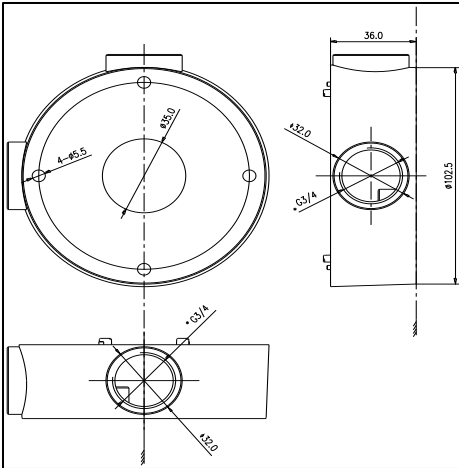

## DS-1260ZJ

Junction Box for Bullet Camera

### Dimension:

### Parameter:

Model	DS-1260ZJ
Parameters	Junction Box for Bullet Camera
Appearance	Hikvision White
Material	Aluminum Alloy
Dimension	Φ88.5 mm
Weight	251g